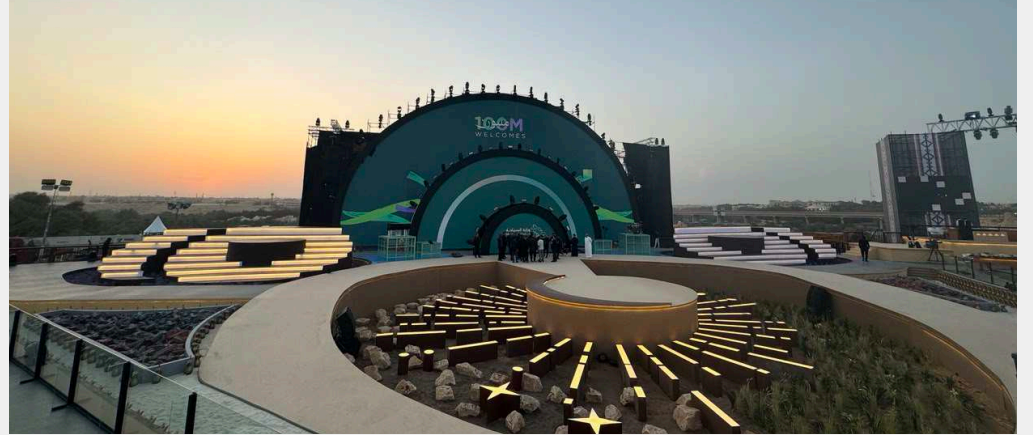

M. Festival

mot 100m welcomes stage

Production

RIYADH